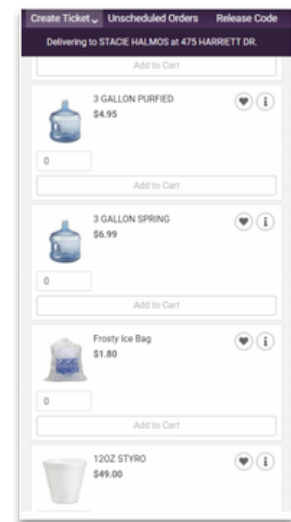

MINIMUM REQUIREMENTS:

iPad, iPhone, Android, or any web-enabled device.

COMPATABILITY

Taking orders? RMA Version 6.2.1 or later is required, with Android Version 4.2 or later.

AFFORDABLE PRICING

Pricing starts at just $10/month per license. As a subscription-based module, you have the option to add or remove additional licenses, as you need them.

TRY IT BEFORE YOU BUY IT

Pricing starts at just $10/month per license. As a subscription-based module, you have the option to add or remove additional licenses, as you need them.

LEARN MORE
WWW.ADVANTAGEROUTE.COM/REMOTE-MANAGING

WHO IS ARS? Advantage Route Systems is the global leader in route automation solutions, trusted by thousands of route delivery companies worldwide to deliver progressive solutions for route accounting, handheld devices, and GPS-based technologies. ARS products have become an essential part of in-field and office operations in industries such as bottled water, water treatment, ice, propane, oil recycling, coffee, and more. Built on a commitment to help our customers' businesses run optimally, we provide 24/7 world-class support that is second to none.