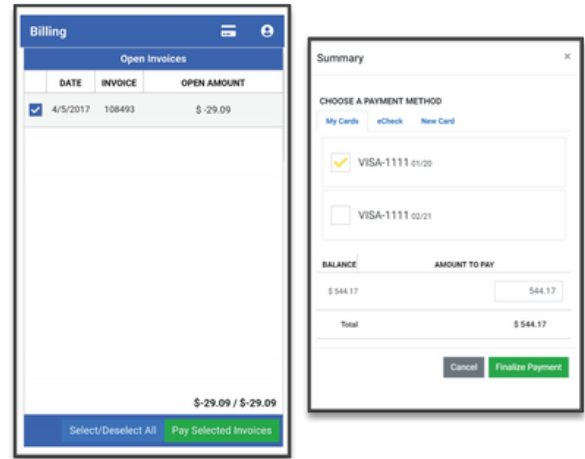

HOW DOES WEBSITE INTEGRATION WORK?

ACCESS THE WEB PORTAL DIRECTLY FROM YOUR WEB SITE

Customers can simply visit your website and click a link in the main menu of your website to be taken to your company's web portal. The web portal is hosted in Mango Cloud, so no direct integration with your website is required.

CUSTOMIZE YOUR WEB PORTAL TO MATCH THE LOOK OF YOUR WEBSITE

Update your web portal to contain the information you want, as well as the colors, logo, and style you need in order to match your brand. You can also turn various features on and off to meet your business needs. In less than an hour, you can have a branded web portal ready to go.