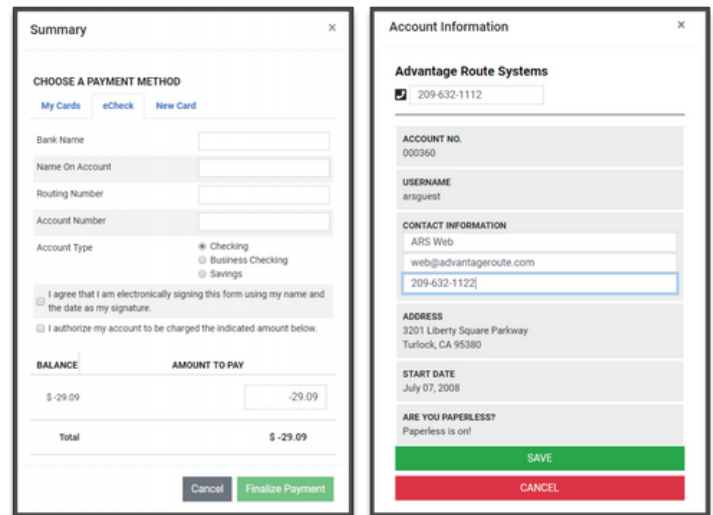

WWW.ADVANTAGEROUTE.COM/ONLINE-CUSTOMER-PORTAL

WHO IS ARS?

Advantage Route Systems is the global leader in route automation solutions, trusted by thousands of route delivery companies worldwide to deliver progressive solutions for route accounting, handheld devices, and GPS-based technologies. ARS products have become an essential part of in-field and office operations in industries such as bottled water, water treatment, ice, propane, oil recycling, coffee, and more. Built on a commitment to help our customers' businesses run optimally, we provide 24/7 world-class support that is second to none.